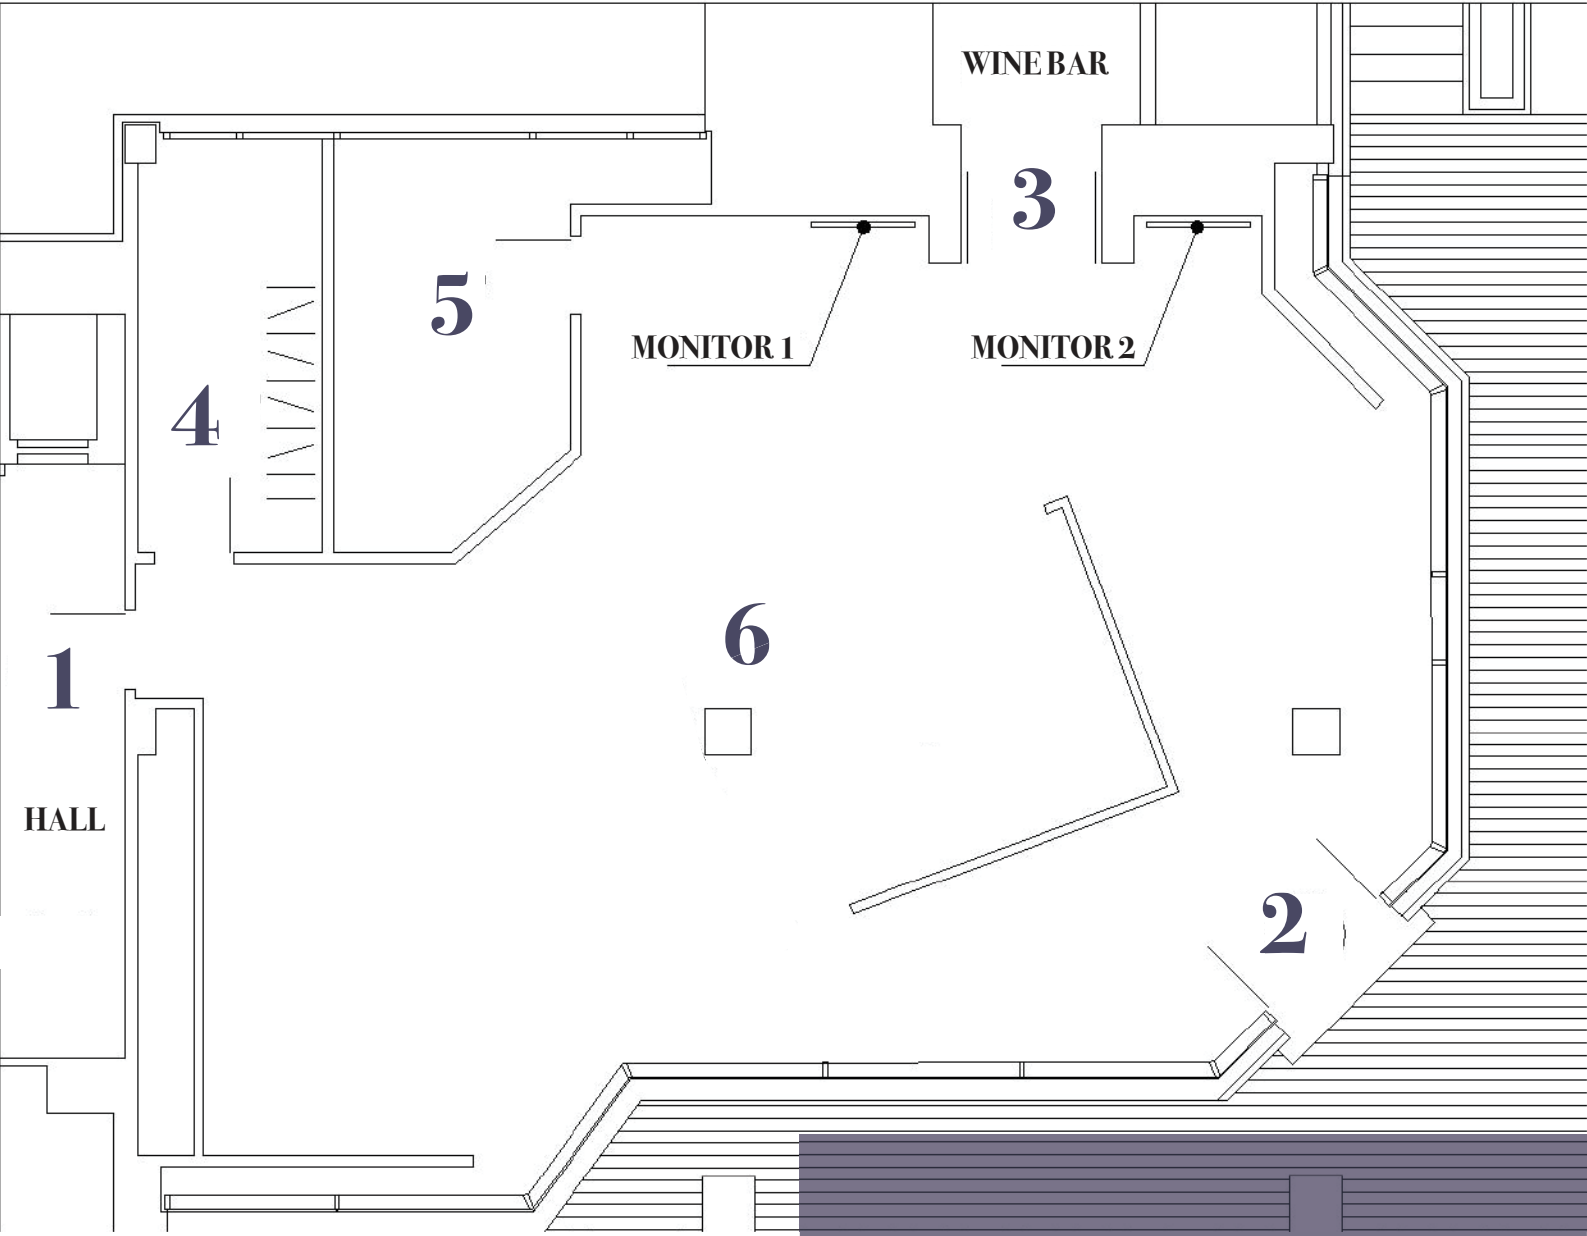

“Exposition Room Regione Piemonte”

- 1 ENTRANCE TO HALL RUE DU TRONE 62
- 2 ENTRANCE RUE DU TRONE
- 3 ENTRANCE TO WINE BAR
- 4 WARDROBE
- 5 DEPOT
- 6 MAIN HALL (200 m²)

REGIONE
PIEMONTE

Rue du Trône 62, 1050 Bruxelles