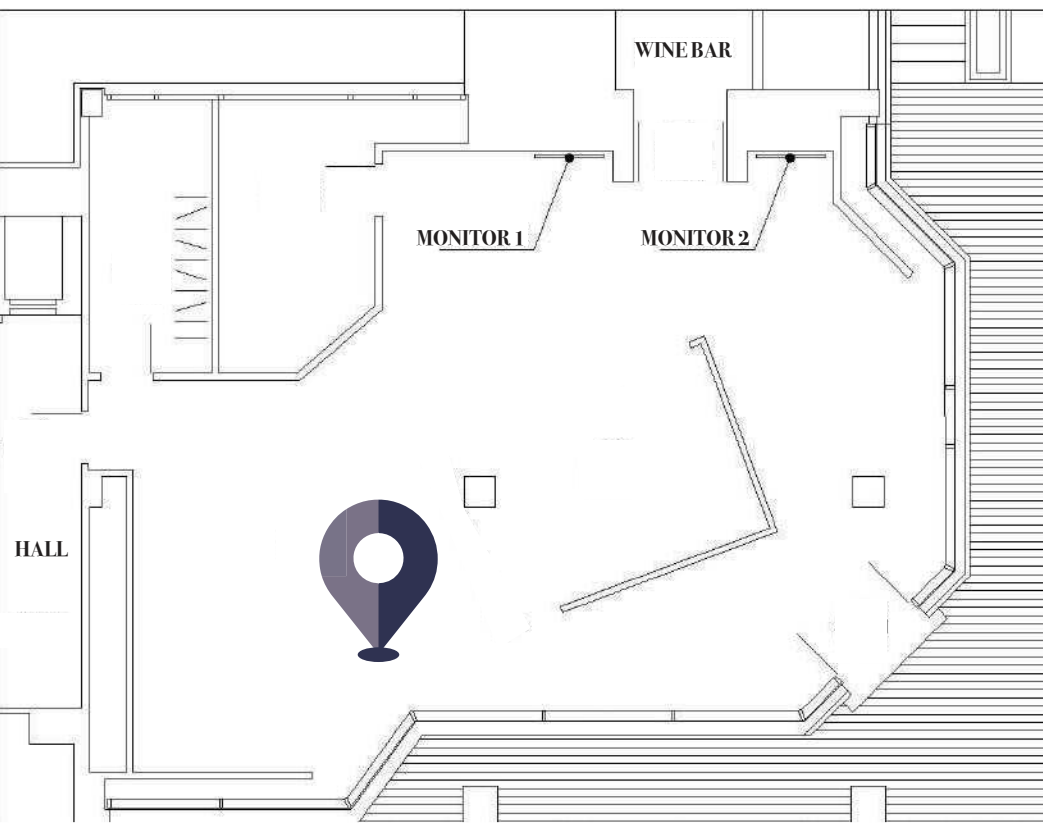

“Exposition Room Regione Piemonte”

- 1 ENTRANCE TO HALL RUE DU TRONE 62
- 2 ENTRANCE RUE DU TRONE
- 3 ENTRANCE TO WINE BAR
- 4 WARDROBE
- 5 DEPOT
- 6 MAIN HALL (200 m²)

REGIONE
PIEMONTE

Rue du Trône 62, 1050 Bruxelles