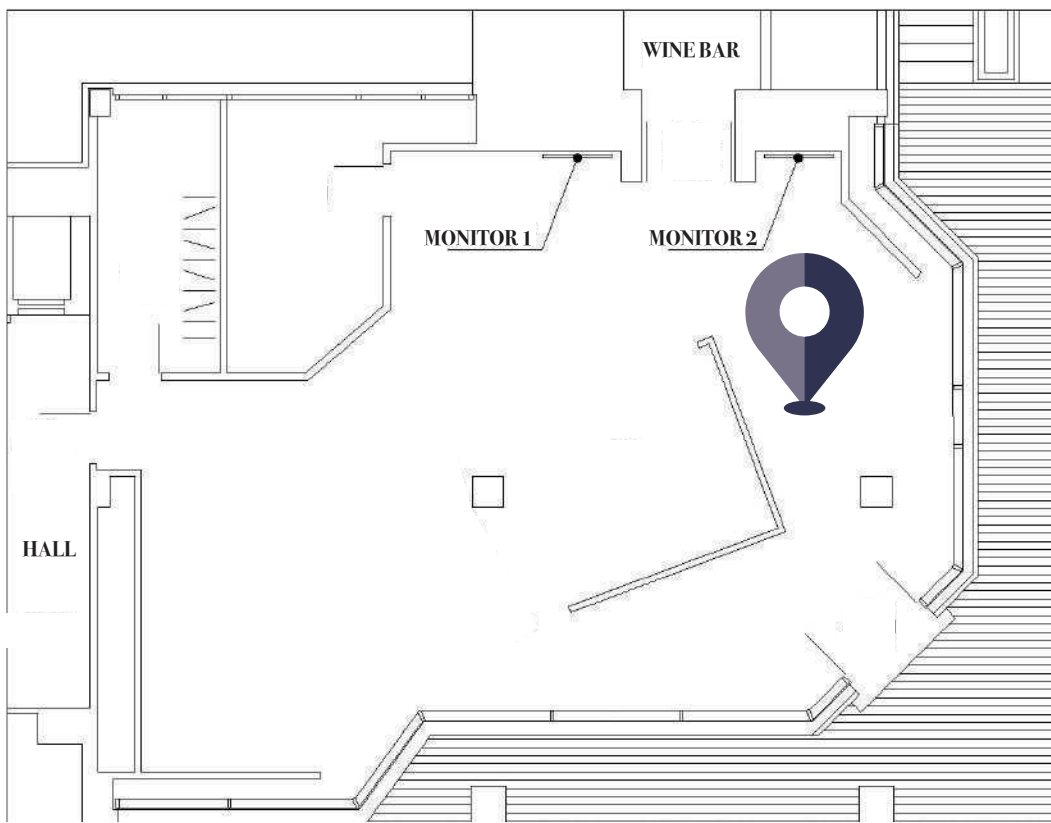

“Exposition Room Regione Piemonte”

- 1 ENTRANCE TO HALL RUE DU TRONE 62
- 2 ENTRANCE RUE DU TRONE
- 3 ENTRANCE TO WINE BAR
- 4 WARDROBE
- 5 DEPOT
- 6 MAIN HALL (200 m²)

REGIONE
PIEMONTE

Rue du Trône 62, 1050 Bruxelles